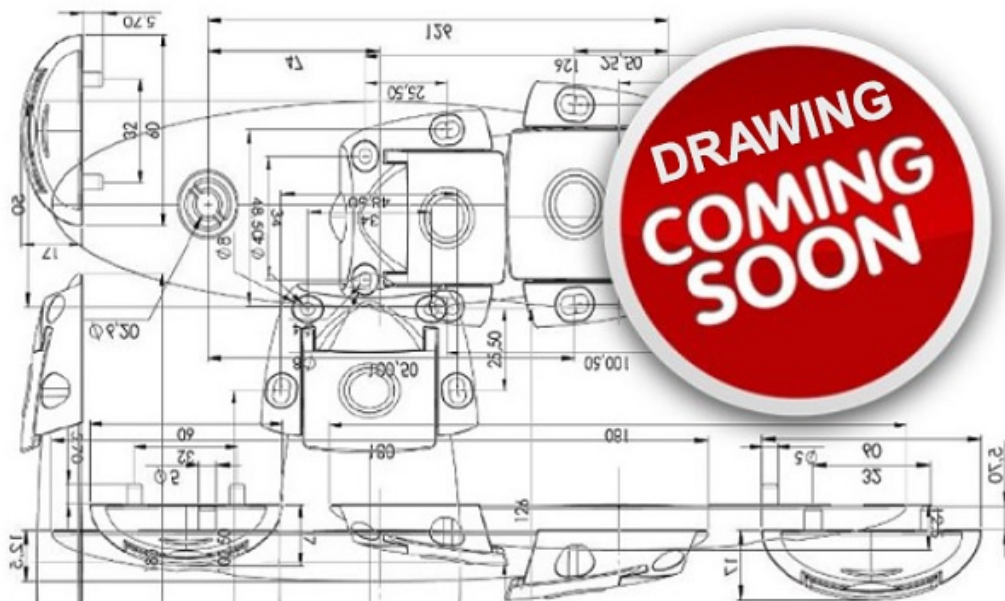

PRODUCT SHEET

Description:

Cam Lock 1930, 90DG, 12-9, CP, CK SISO, Cranked Cam 5mm, KD, Hex Nut Mounting, Packed in Box of 20 locks W/Same Key Code

Item number:

14.04.550-0

Units	Box	Carton	HS Code	Barcode
Pcs.	25	200	8301300000	
				5704866042154

SISO A/S

Mileparken 11
DK-2740 Skovlunde
Denmark
VAT: DK 24786013

Phone +45 45 830 900

www.siso.dk
siso@siso.dk

Danske Bank
Nytorv Branch
Copenhagen
SWIFT: DABADKKK

Account no.
4180 3112 112936
IBAN Account
DK7230003112112936